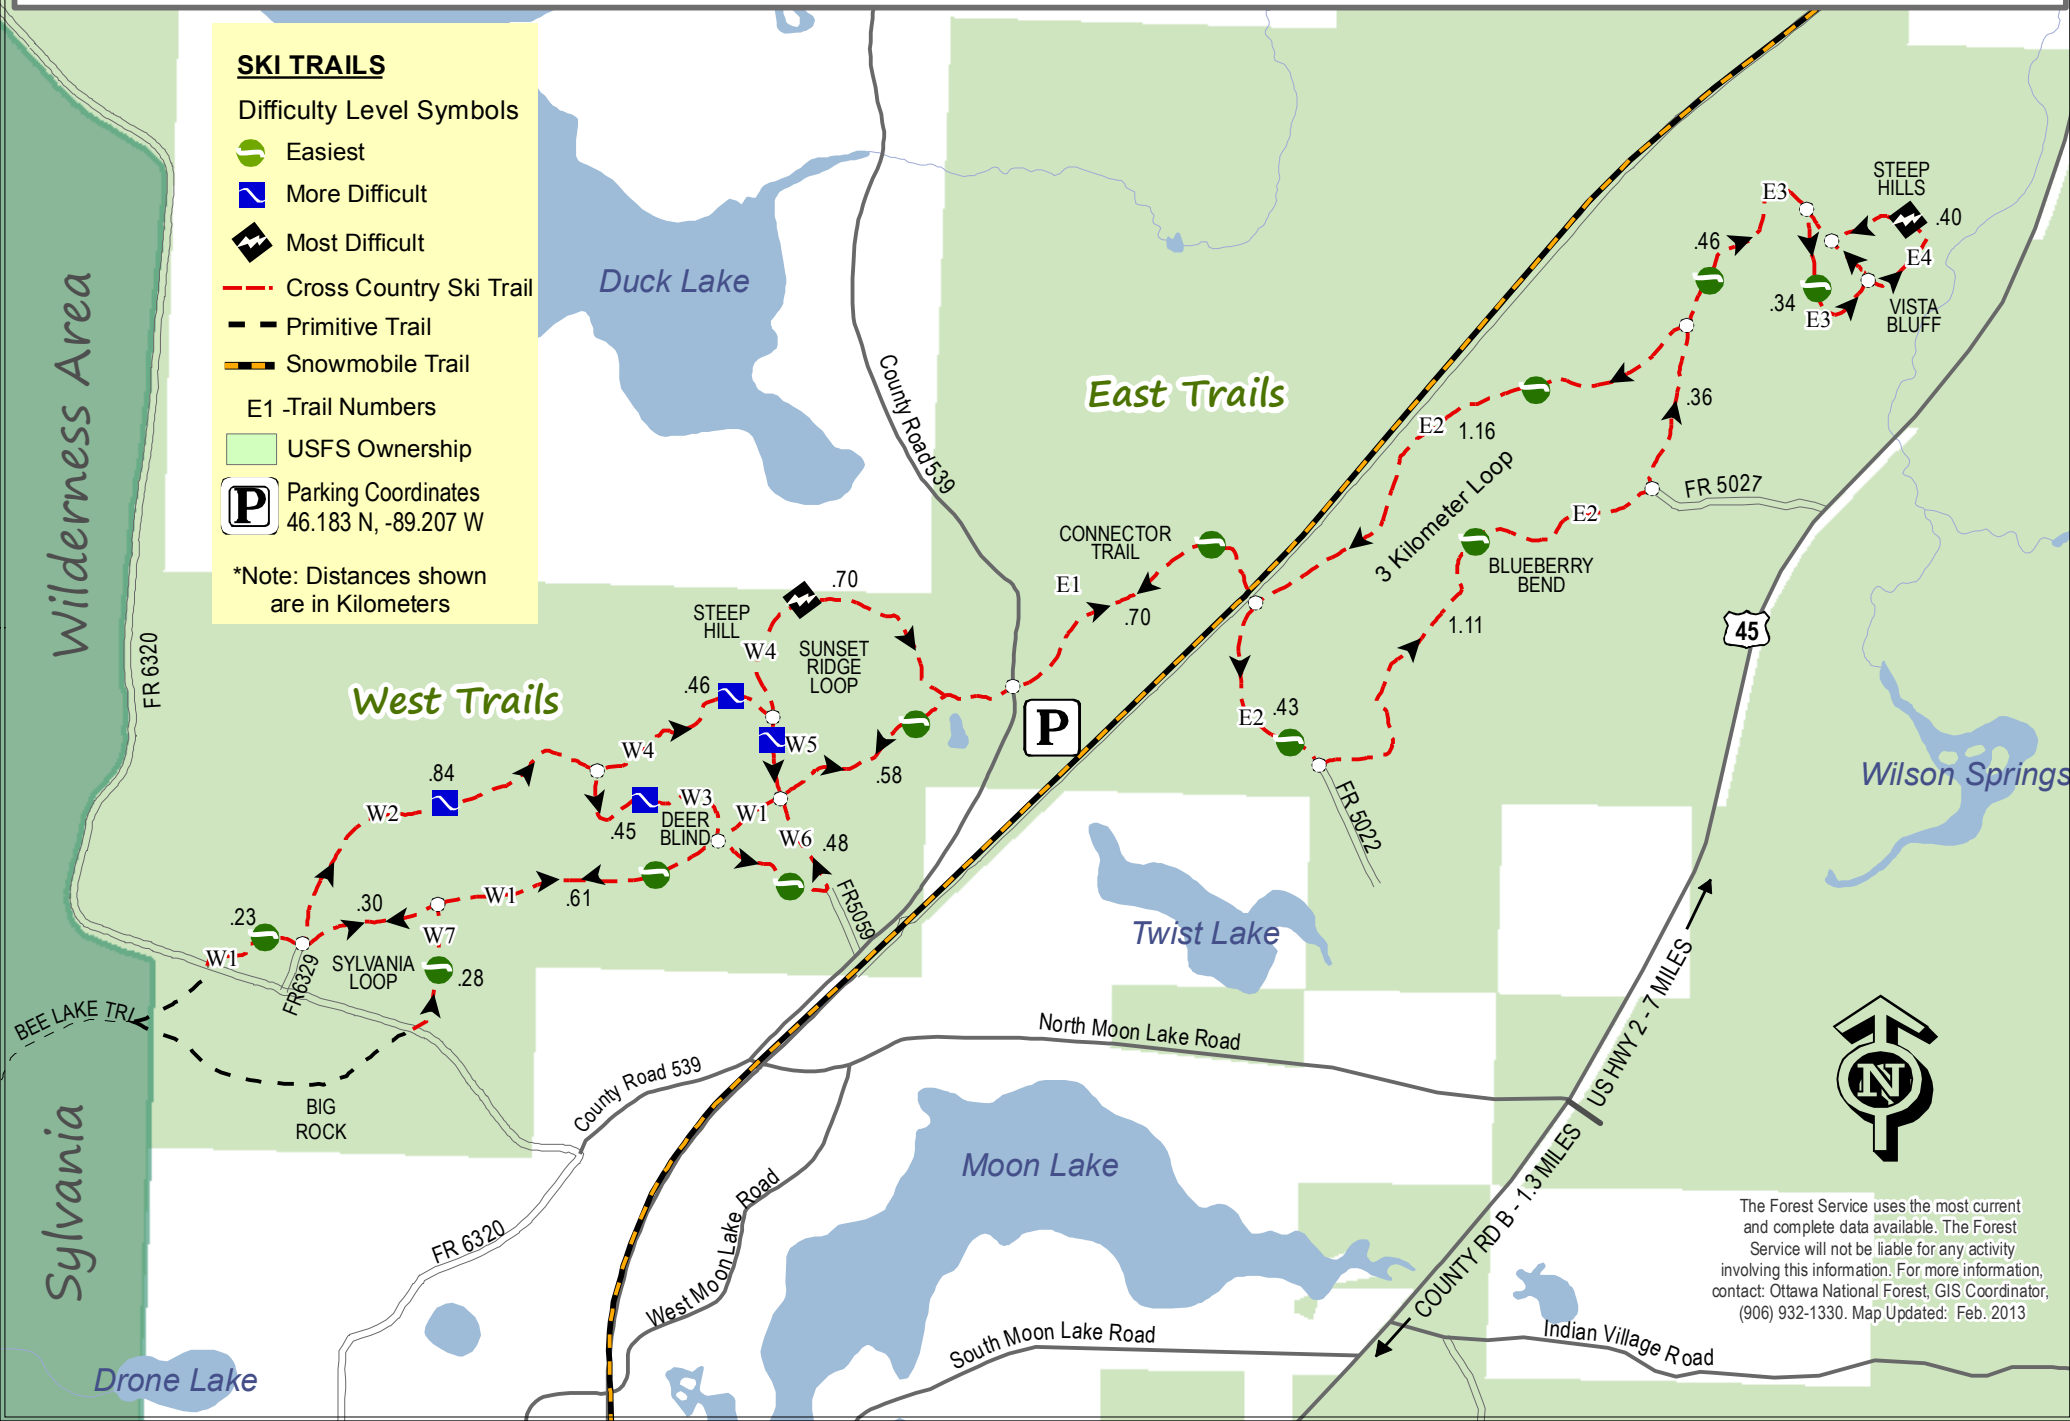

LAND OF LAKES CROSS COUNTRY SKI TRAILS

OTTAWA NATIONAL FOREST

SKI TRAILS

Difficulty Level Symbols

- Easiest
- More Difficult
- Most Difficult

Cross Country Ski Trail

Primitive Trail

Snowmobile Trail

E1 -Trail Numbers

USFS Ownership

Parking Coordinates
46.183 N, -89.207 W

*Note: Distances shown are in Kilometers

The Forest Service uses the most current and complete data available. The Forest Service will not be liable for any activity involving this information. For more information, contact: Ottawa National Forest, GIS Coordinator, (906) 932-1330. Map Updated: Feb. 2013