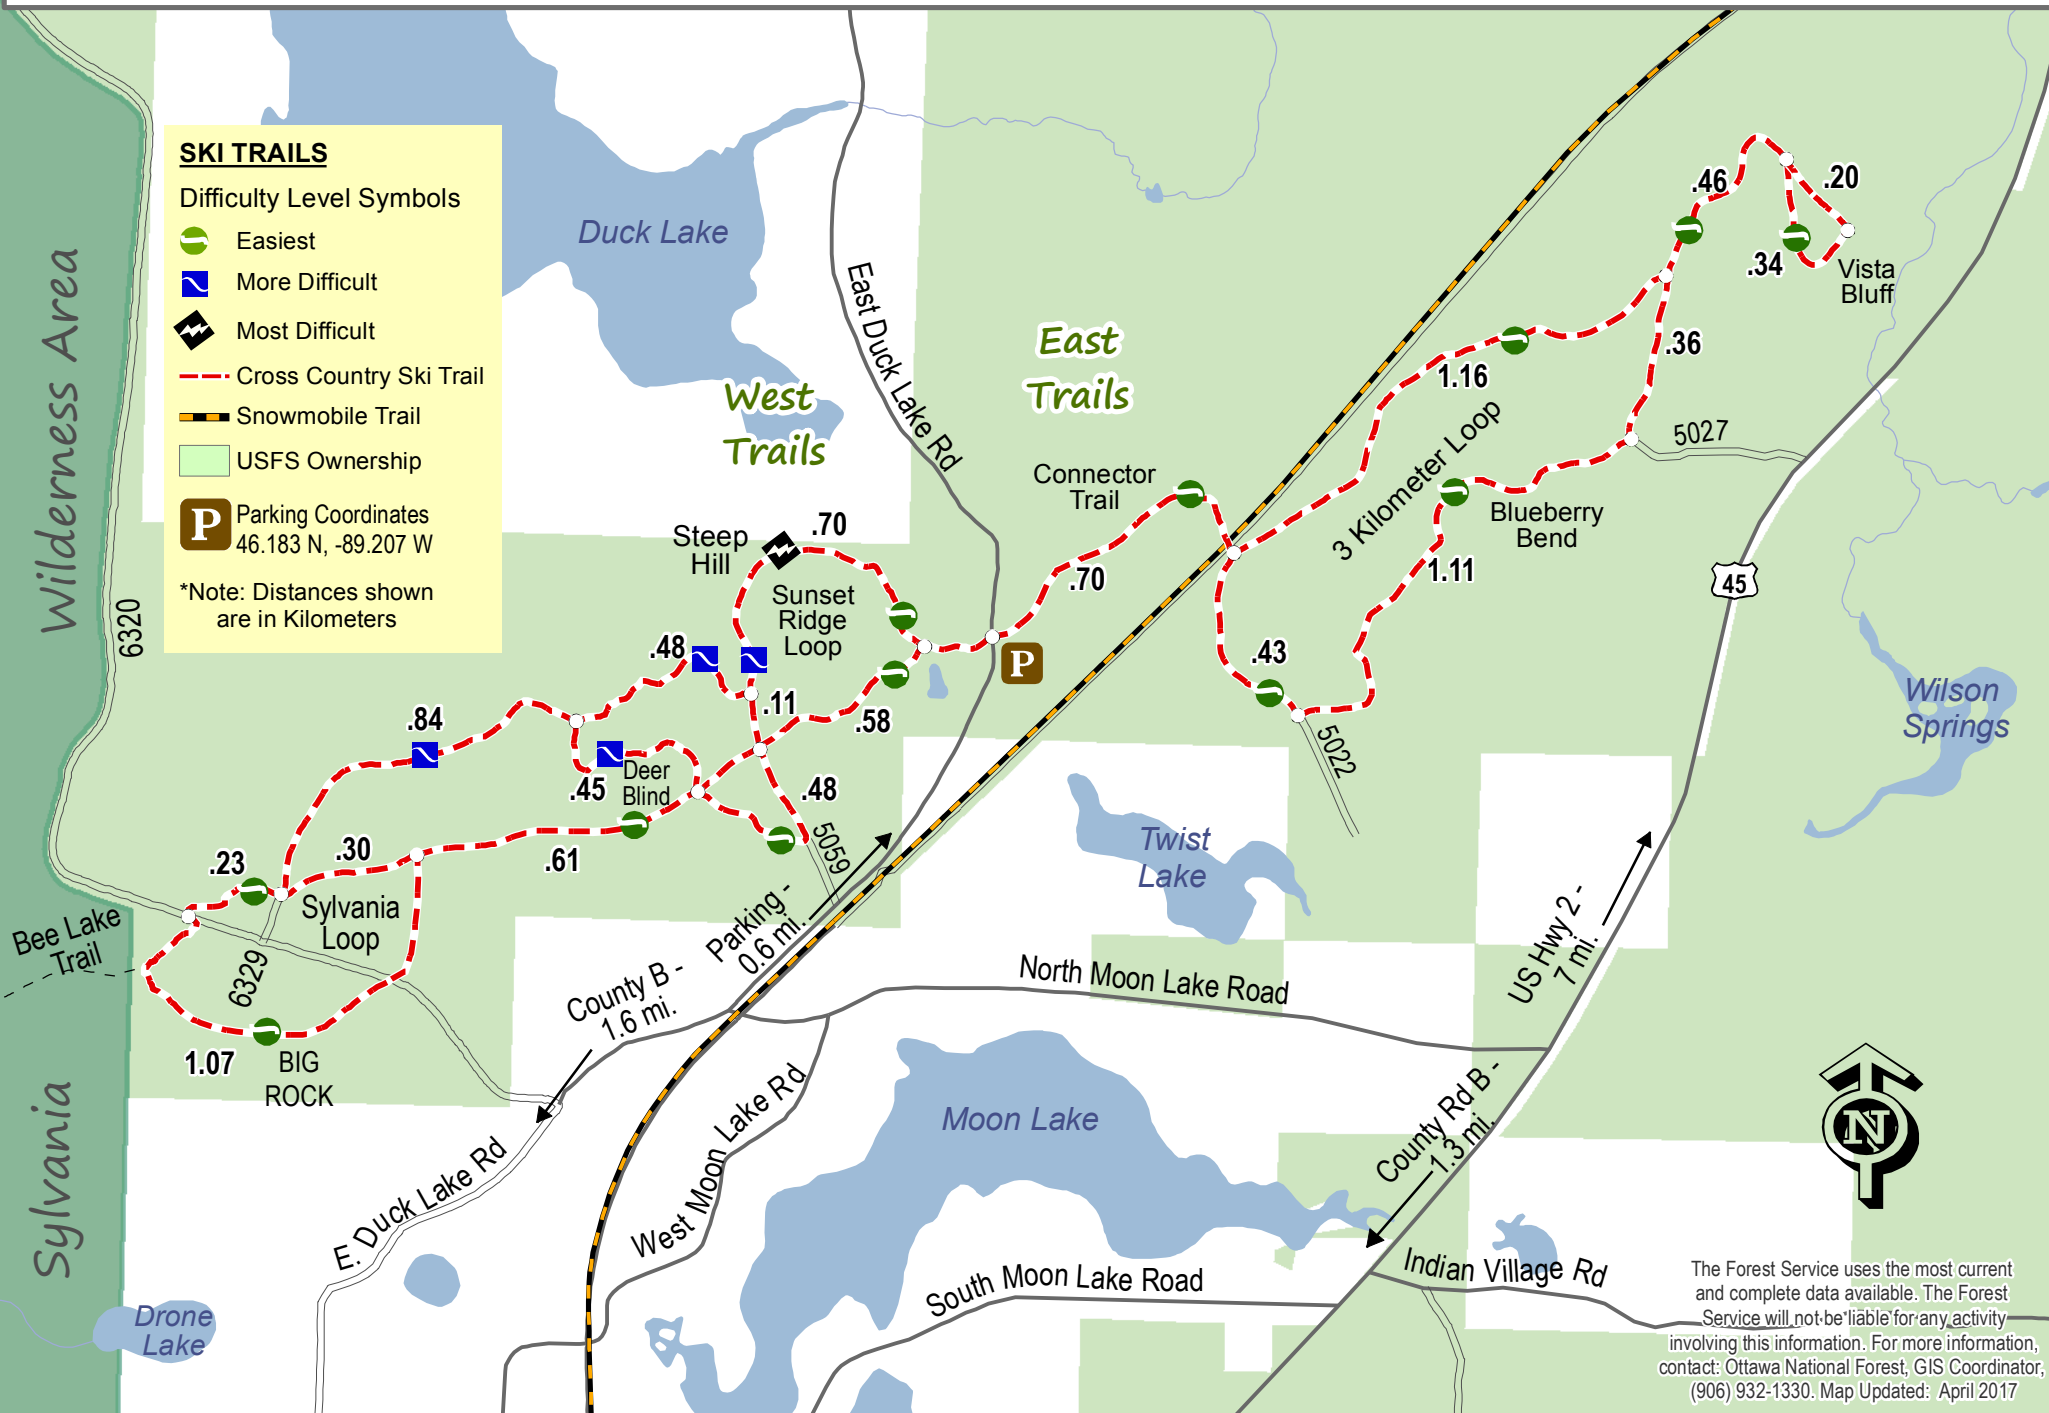

LAND O' LAKES CROSS COUNTRY SKI TRAILS OTTAWA NATIONAL FOREST

SKI TRAILS

Difficulty Level Symbols

- Easiest
- More Difficult
- Most Difficult
- Cross Country Ski Trail
- Snowmobile Trail
- USFS Ownership

P Parking Coordinates
46.183 N, -89.207 W

*Note: Distances shown are in Kilometers

The Forest Service uses the most current and complete data available. The Forest Service will not be liable for any activity involving this information. For more information, contact: Ottawa National Forest, GIS Coordinator, (906) 932-1330. Map Updated: April 2017